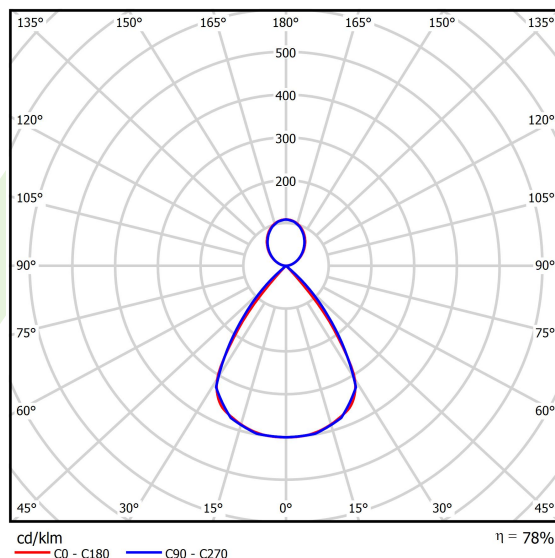

Mechanical data

Assembly	surface mounted on slings
Material	aluminum
Color	RAL 9005 (black)
Diffuser	PC/RASTER (opalescent polycarbonate/anti-glare louvre) [up/down]
Impact resistant	IK04
Weight [kg]	3,8
Dimensions [mm]	2248 x 48 x 70

A graph of light