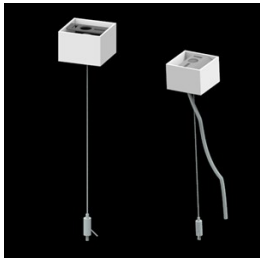

Product: X-LINE SLIM LOW UGR UP&DOWN LED 4400/8400 PC/RASTER DAISY-BLACK-WIDE EDD 04 840 / L-2248MM S-1,5M

Index: 19.4186.3123.04

Description

The luminaire is made of aluminum profile. Its characteristic feature is the light distribution in the upper and lower half-space. Comparing to the traditional X-Line LED, size of the luminaire has been reduced, and all construction has been closed in a narrow 48 mm profile, which gives now a more elegant form of the product. The X-Line Slim uses a PC diffuser and anti-glare louvre (intended only for the lower beam). All of this allows to manipulate light and create lighting systems, facilitating the creation of comfortable vision in the interiors and their aesthetic appearance. The X-Line Slim luminaire is designed for mounting on suspensions. LED sources distributing light in both the lower and upper half-space are connected into one circuit and use a common, single power supply. *Selected luminary variants are available with ENEC certificate.

Mechanical data

Assembly	surface mounted on slings
Material	aluminum
Color	RAL 9005 (black)
Diffuser	PC/RASTER (opalescent polycarbonate/anti-glare louvre) [up/down]
Impact resistant	IK04
Weight [kg]	3,8
Dimensions [mm]	2248 x 48 x 70

A graph of light

Accessories

Index 6E1-500KW04K-5

Name SUSPENSION NEW TYPE-A+B 04
LENGHT 1,5M WIRE 5X SET

Index 6E1-8670-B-1,5-5X

Name SUSPENSION NEW TYPE-F
LENGHT-1,5 METER WIRE 5X 1-
POINT

Index 19.3272.1205.00