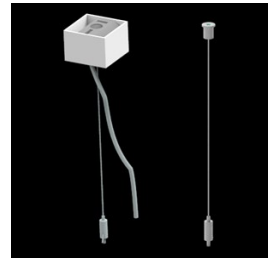

Product: X-LINE SLIM LOW UGR UP&DOWN LED 4400/8400 PC/RASTER DAISY-BLACK-WIDE EDD 04 840 / L-2248MM S-1,5M

Index: 19.4186.3123.04

Description

The luminaire is made of aluminum profile. Its characteristic feature is the light distribution in the upper and lower half-space. Comparing to the traditional X-Line LED, size of the luminaire has been reduced, and all construction has been closed in a narrow 48 mm profile, which gives now a more elegant form of the product. The X-Line Slim uses a PC diffuser and anti-glare louvre (intended only for the lower beam). All of this allows to manipulate light and create lighting systems, facilitating the creation of comfortable vision in the interiors and their aesthetic appearance. The X-Line Slim luminaire is designed for mounting on suspensions. LED sources distributing light in both the lower and upper half-space are connected into one circuit and use a common, single power supply. *Selected luminary variants are available with ENEC certificate.

Mechanical data

Assembly	surface mounted on slings
Material	aluminum
Color	RAL 9005 (black)
Diffuser	PC/RASTER (opalescent polycarbonate/anti-glare louvre) [up/down]
Impact resistant	IK04
Weight [kg]	3,8
Dimensions [mm]	2248 x 48 x 70

A graph of light

Accessories

Index 6E1-500KW04K-5

Name SUSPENSION NEW TYPE-A+B 04
LENGHT 1,5M WIRE 5X SET

Index 6E1-8670-B-1,5-5X

Name SUSPENSION NEW TYPE-F
LENGHT-1,5 METER WIRE 5X 1-
POINT

Index 19.3272.1205.00

Name SUSPENSION NEW TYPE-E
LENGHT-1,5 METER WITHOUT
WIRE 1-POINT

Index 6E1-500KWB04K-5

Name SUSPENSION NEW TYPE-A+E 04
LENGHT 1,5M WIRE 5X SET

Index 6E1-9875-4-1,5-5X

Name SUSPENSION NEW TYPE-D
LENGHT-1,5 METER WIRE 5X 1-
POINT