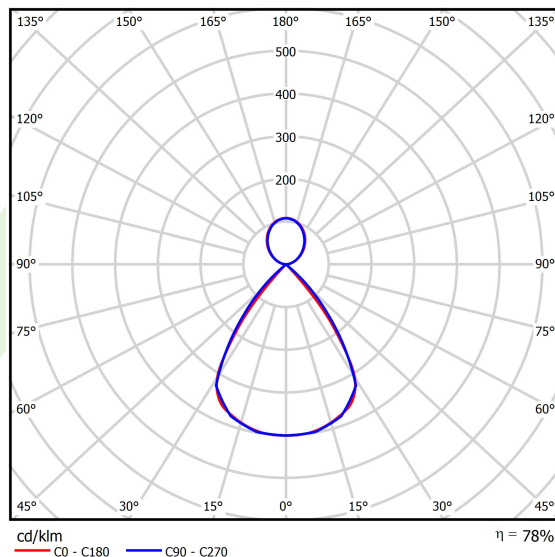

Mechanical data

Assembly	surface mounted on slings
Material	aluminum
Color	RAL 9005 (black)
Diffuser	PC/RASTER (opalescent polycarbonate/anti-glare louvre) [up/down]
Impact resistant	IK04
Dimensions [mm]	2266 x 48 x 70

A graph of light