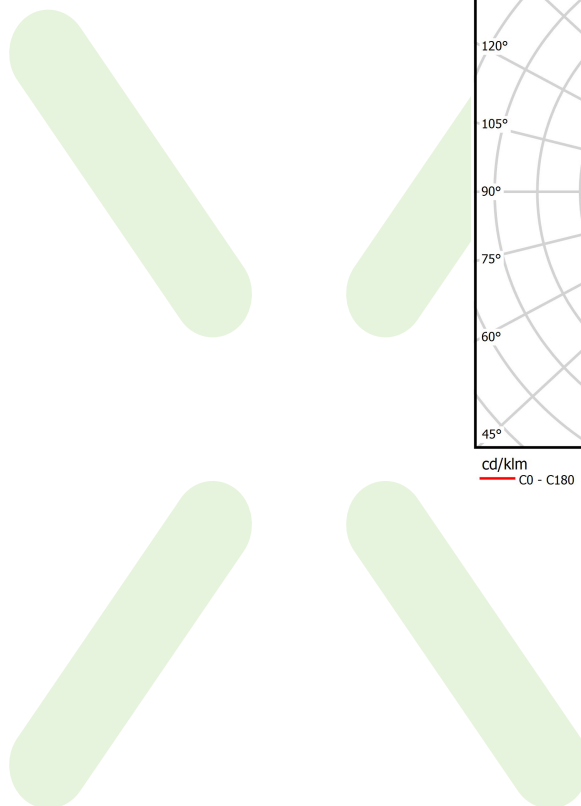

## Light and electrical data

Light source	LED
Luminous flux LED [lm]	12924
LED power [W]	66
Luminaire luminous flux [lm]	10080,7
Power of luminaire [W]	75
Luminaire's light efficiency [lm/W]	134,4
Color of the light [K]	3000
CRI	>80
SDCM (LED sources)	3
Beam angle [°]	(C0-C180) / (C90-C270) - 72,6° / 74,4°
Photobiological risk class (IEC/EN 62471)	RG0
Protection against electric shock	I
Protection degree	IP40
Voltage	220..240 V, 50..60 Hz
Lifetime of LED sources [h]	100000
Lx/By	L80/B10
Operating temperature range [°C]	5 ÷ 35
Driver	standard on/off (E)
Power factor cos φ	>0,95
Circuit load capacity	11 (B10), 18 (B16), 19 (C10), 31 (C16)

**Mechanical data**

Assembly	surface mounted on slings
Material	aluminum
Color	RAL 9016 (white)
Diffuser	PC/RASTER (opalescent polycarbonate/anti-glare louvre) [up/down]
Impact resistant	IK04
Weight [kg]	4,3
Dimensions [mm]	2248 x 48 x 70

**A graph of light**