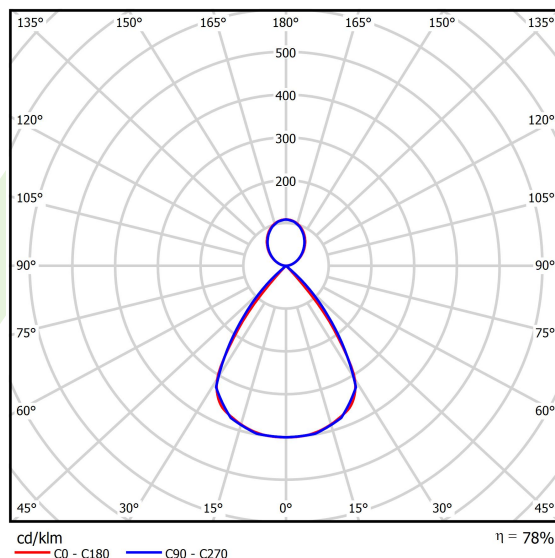

## Light and electrical data

Light source	LED
Luminous flux LED [lm]	12924
LED power [W]	66
Luminaire luminous flux [lm]	10080,7
Power of luminaire [W]	75
Luminaire's light efficiency [lm/W]	134,4
Color of the light [K]	3000
CRI	>80
SDCM (LED sources)	3
Beam angle [°]	(C0-C180) / (C90-C270) - 72,6° / 74,4°
Photobiological risk class (IEC/EN 62471)	RG0
Protection against electric shock	I
Protection degree	IP40
Voltage	220..240 V, 50..60 Hz
Lifetime of LED sources [h]	100000
Lx/By	L80/B10
Operating temperature range [°C]	5 ÷ 35
Driver	standard on/off (E)
Power factor cos φ	>0,95
Circuit load capacity	11 (B10), 18 (B16), 19 (C10), 31 (C16)

**A graph of light**