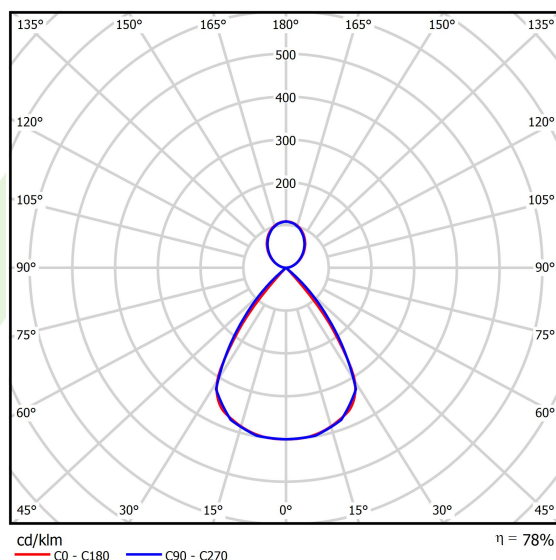

Mechanical data

Assembly	surface mounted on slings
Material	aluminum
Color	RAL 9016 (white)
Diffuser	PC/RASTER (opalescent polycarbonate/anti-glare louvre) [up/down]
Impact resistant	IK04
Weight [kg]	2,9
Dimensions [mm]	1406 x 48 x 70

A graph of light