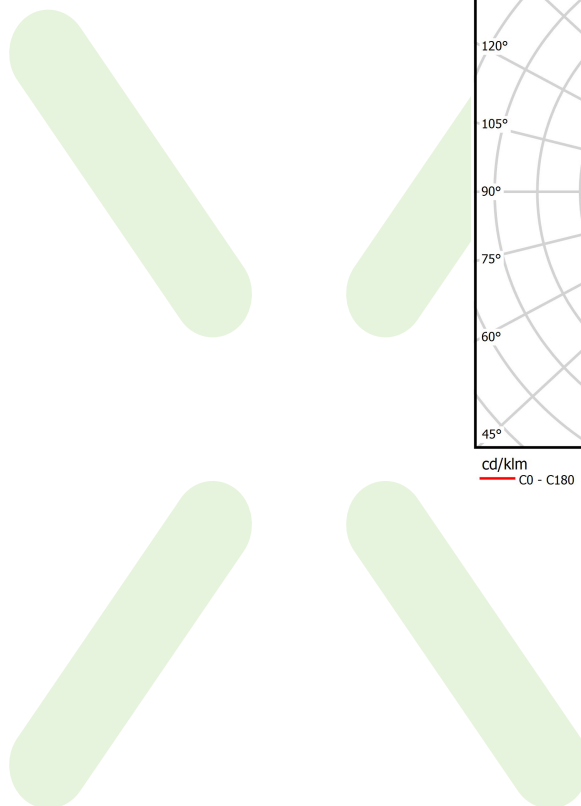

Mechanical data

Assembly	surface mounted on slings
Material	aluminum
Color	RAL 9016 (white)
Diffuser	PC/RASTER (opalescent polycarbonate/anti-glare louvre) [up/down]
Impact resistant	IK04
Weight [kg]	2,9
Dimensions [mm]	1406 x 48 x 70

A graph of light