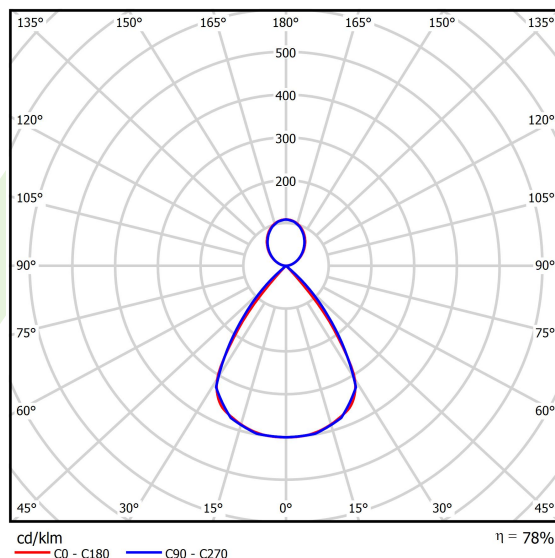

Mechanical data

Assembly	surface mounted on slings
Material	aluminum
Color	RAL 9005 (black)
Diffuser	PC/RASTER (opalescent polycarbonate/anti-glare louvre) [up/down]
Impact resistant	IK04
Weight [kg]	2,71
Dimensions [mm]	1406 x 48 x 70

A graph of light