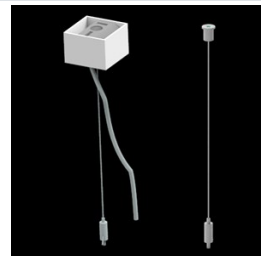

Index 6E1-500KWB34K-3

Name SUSPENSION NEW TYPE-A+E 34
LENGHT 1,5M WIRE 3X SET