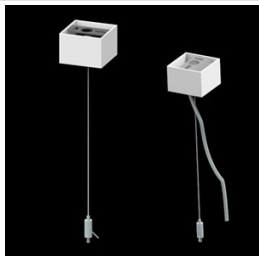

## Description

The luminaire is made of aluminum profile. Its characteristic feature is the light distribution in the upper and lower half-space. Comparing to the traditional X-Line LED, size of the luminaire has been reduced, and all construction has been closed in a narrow 48 mm profile, which gives now a more elegant form of the product. The X-Line Slim uses a PC diffuser and anti-glare louvre (intended only for the lower beam). All of this allows to manipulate light and create lighting systems, facilitating the creation of comfortable vision in the interiors and their aesthetic appearance. The X-Line Slim luminaire is designed for mounting on suspensions. LED sources distributing light in both the lower and upper half-space are connected into one circuit and use a common, single power supply. \*Selected luminary variants are available with ENEC certificate.

**Mechanical data**

Assembly	surface mounted on slings
Material	aluminum
Color	RAL 9016 (white)
Diffuser	PC/RASTER (opalescent polycarbonate/anti-glare louvre) [up/down]
Impact resistant	IK04
Dimensions [mm]	1406 x 48 x 70