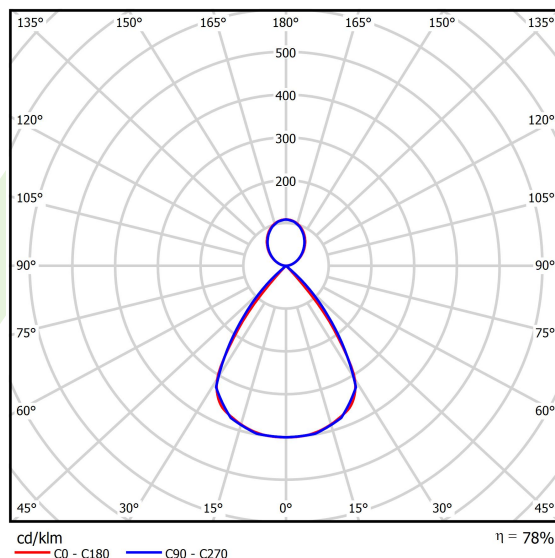

Mechanical data

Assembly	surface mounted on slings
Material	aluminum
Color	anodised aluminum
Diffuser	PC/RASTER (opalescent polycarbonate/anti-glare louvre) [up/down]
Impact resistant	IK04
Weight [kg]	2,68
Dimensions [mm]	1406 x 48 x 70

A graph of light