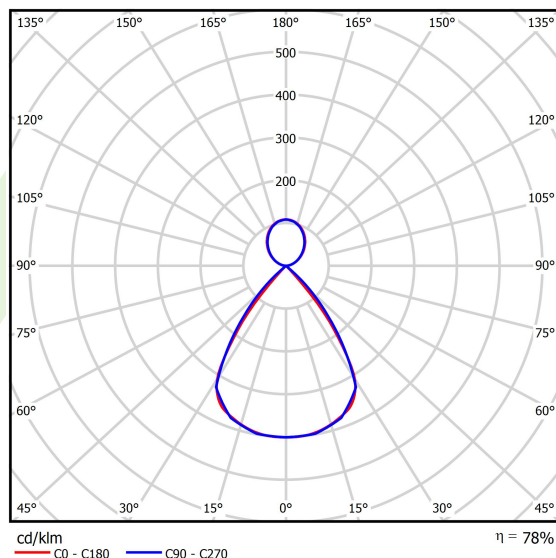

## Light and electrical data

Light source	LED
Luminous flux LED [lm]	6800
LED power [W]	33
Luminaire luminous flux [lm]	5304
Power of luminaire [W]	37,5
Luminaire's light efficiency [lm/W]	141,4
Color of the light [K]	4000
CRI	>80
SDCM (LED sources)	3
Beam angle [°]	(C0-C180) / (C90-C270) - 72,6° / 74,4°
Photobiological risk class (IEC/EN 62471)	RG0
Protection against electric shock	I
Protection degree	IP40
Voltage	220..240 V, 50..60 Hz
Lifetime of LED sources [h]	100000
Lx/By	L80/B10
Operating temperature range [°C]	5 ÷ 35
Driver	DIM DALI (EDD)
Power factor cos φ	>0,95
Circuit load capacity	14 (B10), 23 (B16), 22 (C10), 35 (C16)

**A graph of light**