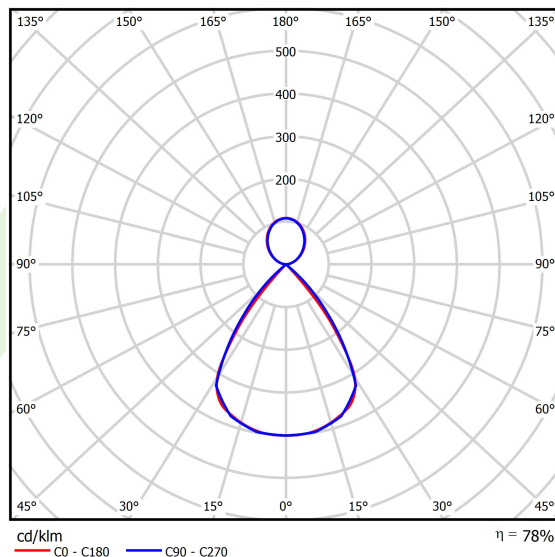

Mechanical data

Assembly	surface mounted on slings
Material	aluminum
Color	RAL 9006 (grey)
Diffuser	PC/RASTER (opalescent polycarbonate/anti-glare louvre) [up/down]
Impact resistant	IK04
Dimensions [mm]	1126 x 48 x 70

A graph of light