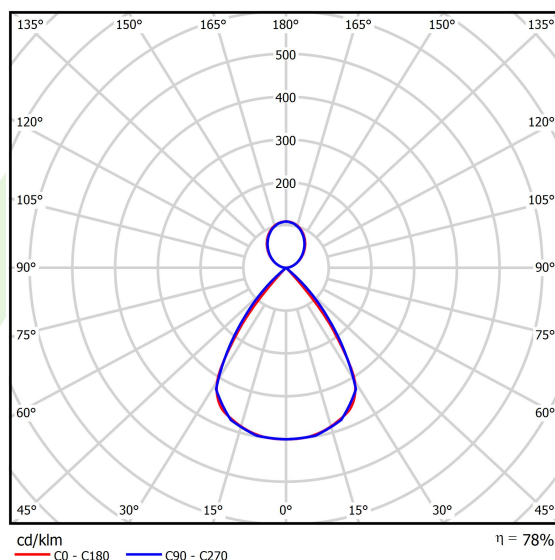

Mechanical data

Assembly	surface mounted on slings
Material	aluminum
Color	RAL 9005 (black)
Diffuser	PC/RASTER (opalescent polycarbonate/anti-glare louvre) [up/down]
Impact resistant	IK04
Weight [kg]	2,49
Dimensions [mm]	1126 x 48 x 70

A graph of light