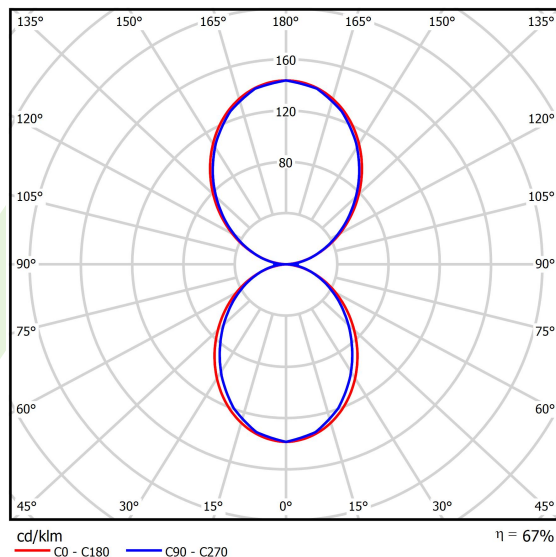

## Light and electrical data

Light source	LED
Luminous flux LED [lm]	8016
LED power [W]	37,2
Luminaire luminous flux [lm]	5370,7
Power of luminaire [W]	42,3
Luminaire's light efficiency [lm/W]	127
Color of the light [K]	4000
CRI	>80
SDCM (LED sources)	3
Beam angle [°]	(C0-C180) / (C90-C270) - 96,4° / 90,2°
Photobiological risk class (IEC/EN 62471)	RG0
Protection against electric shock	I
Protection degree	IP40
Voltage	220..240 V, 50..60 Hz
Lifetime of LED sources [h]	100000
Lx/By	L80/B10
Operating temperature range [°C]	5 ÷ 35
Driver	standard on/off (E)
Power factor cos φ	>0,95
Circuit load capacity	25 (B10), 40 (B16), 39 (C10), 62 (C16)

**A graph of light**