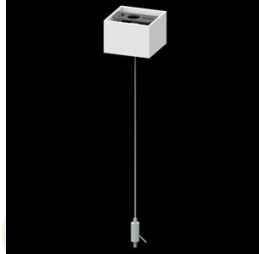

Product: X-LINE SLIM UP&DOWN LED 2600/2600 PC/MICRO-PRM E 24 830 LINE-EL / L-1132MM S-1,5M

Index: 19.4182.2411.24

Description

Luminaire for building long light lines made of aluminum profile. Its characteristic feature is the light distribution in the upper and lower half-space. Comparing to the traditional X-Line LED, size of the luminaire has been reduced, and all construction has been closed in a narrow 48 mm profile, which gives now a more elegant form of the product. The X-Line Slim uses a PC and Micro-PRM opal diffuser (intended only for the lower beam). All of this allows to manipulate light and create lighting systems, facilitating the creation of comfortable vision in the interiors and their aesthetic appearance. The X-Line Slim luminaire is designed for mounting on suspensions. LED sources distributing light in both the lower and upper half-space are connected into one circuit and use a common, single power supply. Power supply connection only via EL-marked luminaire.

Product information

Category	Surface mounted luminaires
Family	X-LINE SLIM UP&DOWN LED LINE
Name	X-LINE SLIM UP&DOWN LED 2600/2600 PC/MICRO-PRM E 24 830 LINE-EL / L-1132MM S-1,5M
Index	19.4182.2411.24

Light and electrical data

Mechanical data

Assembly	surface mounted on slings
Material	aluminum
Color	anodised aluminum
Diffuser	PC/Micro-PRM (opalescent polycarbonate/micro-prismatic diffuser PMMA) [up/down]
Impact resistant	IK04
Dimensions [mm]	1132 x 48 x 70

A graph of light

Accessories

Index 6E1-500KWAN1P-3

Name SUSPENSION NEW TYPE-A 24
LENGHT 1,5M WIRE 3X 1-POINT

Index 6E1-500KWAN1P-B

Name SUSPENSION NEW TYPE-B 24
LENGHT 1,5M WITHOUT WIRE 1-
POINT

Index 19.3272.1205.00