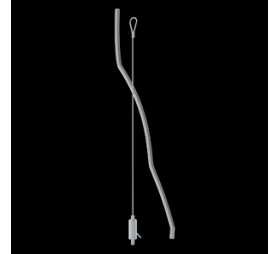

Product: X-LINE SLIM UP&DOWN LED 2600/2600 PC/MICRO-PRM E 24 830 LINE-EL / L-1132MM S-1,5M

Index: 19.4182.2411.24

Description

Luminaire for building long light lines made of aluminum profile. Its characteristic feature is the light distribution in the upper and lower half-space. Comparing to the traditional X-Line LED, size of the luminaire has been reduced, and all construction has been closed in a narrow 48 mm profile, which gives now a more elegant form of the product. The X-Line Slim uses a PC and Micro-PRM opal diffuser (intended only for the lower beam). All of this allows to manipulate light and create lighting systems, facilitating the creation of comfortable vision in the interiors and their aesthetic appearance. The X-Line Slim luminaire is designed for mounting on suspensions. LED sources distributing light in both the lower and upper half-space are connected into one circuit and use a common, single power supply. Power supply connection only via EL-marked luminaire.

Mechanical data

Assembly	surface mounted on slings
Material	aluminum
Color	anodised aluminum
Diffuser	PC/Micro-PRM (opalescent polycarbonate/micro-prismatic diffuser PMMA) [up/down]
Impact resistant	IK04
Dimensions [mm]	1132 x 48 x 70

A graph of light

Accessories

Index 6E1-500KWAN1P-3

Name SUSPENSION NEW TYPE-A 24
LENGHT 1,5M WIRE 3X 1-POINT

Index 6E1-500KWAN1P-B

Name SUSPENSION NEW TYPE-B 24
LENGHT 1,5M WITHOUT WIRE 1-
POINT

Index 19.3272.1205.00

Name SUSPENSION NEW TYPE-E
LENGHT-1,5 METER WITHOUT
WIRE 1-POINT

Index 6E1-9875-4-1,5-3X

Name SUSPENSION NEW TYPE-D
LENGHT-1,5 METER WIRE 3X 1-
POINT

Index 6E1-9875-3-1,5

Name SUSPENSION NEW TYPE-C
LENGHT-1,5 METER WITHOUT
WIRE 1-POINT