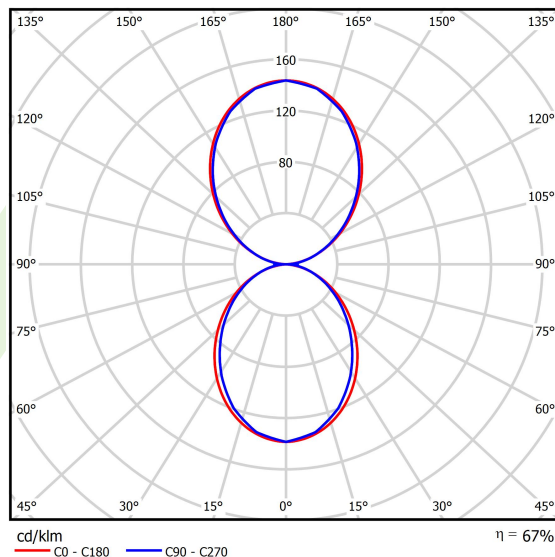

Mechanical data

Assembly	surface mounted on slings
Material	aluminum
Color	RAL 9016 (white)
Diffuser	PC/PLX (opalescent polycarbonate/PMMA opal) [up/down]
Impact resistant	IK04
Dimensions [mm]	1124 x 48 x 70

A graph of light