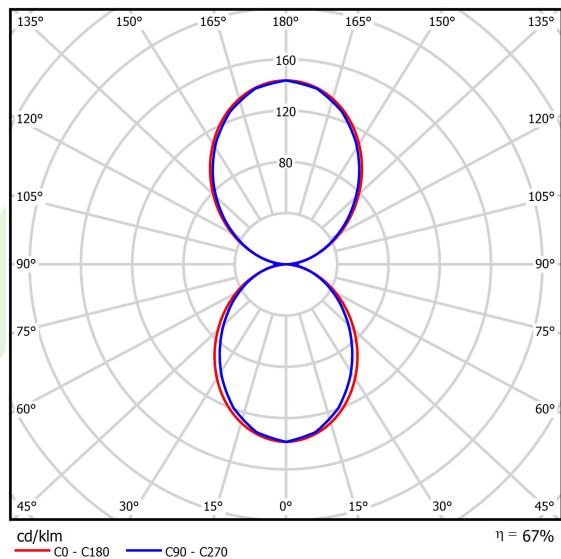

Mechanical data

Assembly	surface mounted on slings
Material	aluminum
Color	anodised aluminum
Diffuser	PC/PLX (opalescent polycarbonate/PMMA opal) [up/down]
Impact resistant	IK04
Dimensions [mm]	1124 x 48 x 70

A graph of light