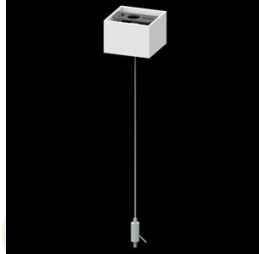

Product: X-LINE SLIM UP&DOWN LED 2600/2600 PC/PLX E 04 830 LINE-S / L-1124MM S-1,5M

Index: 19.4182.2311.04

Description

Luminaire for building long light lines made of aluminum profile. Its characteristic feature is the light distribution in the upper and lower half-space. Comparing to the traditional X-Line LED, size of the luminaire has been reduced, and all construction has been closed in a narrow 48 mm profile, which gives now a more elegant form of the product. The X-Line Slim uses a PC and Micro-PRM opal diffuser (intended only for the lower beam). All of this allows to manipulate light and create lighting systems, facilitating the creation of comfortable vision in the interiors and their aesthetic appearance. The X-Line Slim luminaire is designed for mounting on suspensions. LED sources distributing light in both the lower and upper half-space are connected into one circuit and use a common, single power supply. Power supply connection only via EL-marked luminaire.

Product information

Category	Surface mounted luminaires
Family	X-LINE SLIM UP&DOWN LED LINE
Name	X-LINE SLIM UP&DOWN LED 2600/2600 PC/PLX E 04 830 LINE-S / L-1124MM S-1,5M
Index	19.4182.2311.04

Light and electrical data

Mechanical data

Assembly	surface mounted on slings
Material	aluminum
Color	RAL 9005 (black)
Diffuser	PC/PLX (opalescent polycarbonate/PMMA opal) [up/down]
Impact resistant	IK04
Dimensions [mm]	1124 x 48 x 70

A graph of light

Accessories

Index 6E1-500KW041P-3

Name SUSPENSION NEW TYPE-A 04
LENGHT 1,5M WIRE 3X 1-POINT

Index 6E1-500KW041P-B

Name SUSPENSION NEW TYPE-B 04
LENGHT 1,5M WITHOUT WIRE 1-
POINT

Index 19.3272.1205.00