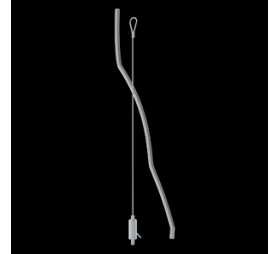

Product: X-LINE SLIM UP&DOWN LED 2600/2600 PC/PLX E 04 830 LINE-S / L-1124MM S-1,5M

Index: 19.4182.2311.04

Description

Luminaire for building long light lines made of aluminum profile. Its characteristic feature is the light distribution in the upper and lower half-space. Comparing to the traditional X-Line LED, size of the luminaire has been reduced, and all construction has been closed in a narrow 48 mm profile, which gives now a more elegant form of the product. The X-Line Slim uses a PC and Micro-PRM opal diffuser (intended only for the lower beam). All of this allows to manipulate light and create lighting systems, facilitating the creation of comfortable vision in the interiors and their aesthetic appearance. The X-Line Slim luminaire is designed for mounting on suspensions. LED sources distributing light in both the lower and upper half-space are connected into one circuit and use a common, single power supply. Power supply connection only via EL-marked luminaire.

Product information

Category	Surface mounted luminaires
Family	X-LINE SLIM UP&DOWN LED LINE
Name	X-LINE SLIM UP&DOWN LED 2600/2600 PC/PLX E 04 830 LINE-S / L-1124MM S-1,5M
Index	19.4182.2311.04

Light and electrical data

A graph of light

Accessories

Index 6E1-500KW041P-3

Name SUSPENSION NEW TYPE-A 04
LENGHT 1,5M WIRE 3X 1-POINT

Index 6E1-500KW041P-B

Name SUSPENSION NEW TYPE-B 04
LENGHT 1,5M WITHOUT WIRE 1-
POINT

Index 19.3272.1205.00

Name SUSPENSION NEW TYPE-E
LENGHT-1,5 METER WITHOUT
WIRE 1-POINT

Index 6E1-9875-4-1,5-3X

Name SUSPENSION NEW TYPE-D
LENGHT-1,5 METER WIRE 3X 1-
POINT

Index 6E1-9875-3-1,5

Name SUSPENSION NEW TYPE-C
LENGHT-1,5 METER WITHOUT
WIRE 1-POINT