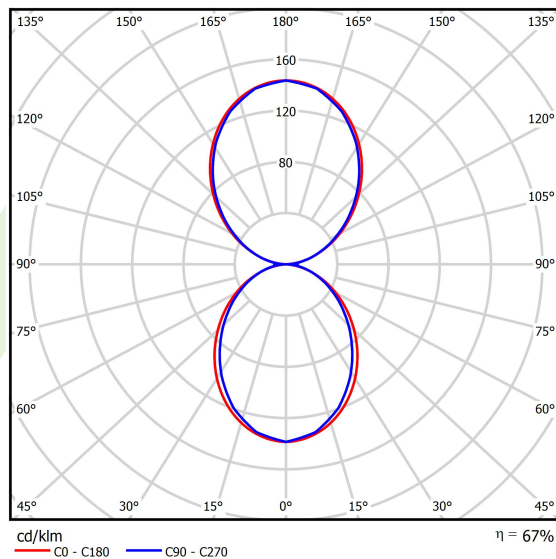

Mechanical data

Assembly	surface mounted on slings
Material	aluminum
Color	RAL 9005 (black)
Diffuser	PC/PLX (opalescent polycarbonate/PMMA opal) [up/down]
Impact resistant	IK04
Dimensions [mm]	1124 x 48 x 70

A graph of light