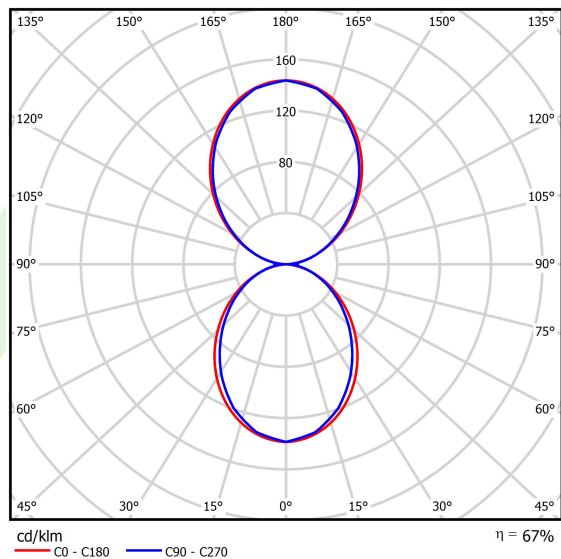

Mechanical data

Assembly	surface mounted on slings
Material	aluminum
Color	RAL 9016 (white)
Diffuser	PC/PLX (opalescent polycarbonate/PMMA opal) [up/down]
Impact resistant	IK04
Dimensions [mm]	1132 x 48 x 70

A graph of light