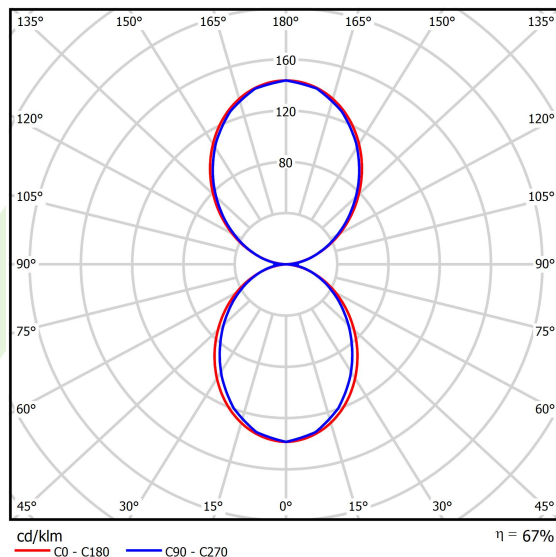

Mechanical data

Assembly	surface mounted on slings
Material	aluminum
Color	RAL 9006 (grey)
Diffuser	PC/PLX (opalescent polycarbonate/PMMA opal) [up/down]
Impact resistant	IK04
Dimensions [mm]	1132 x 48 x 70

A graph of light