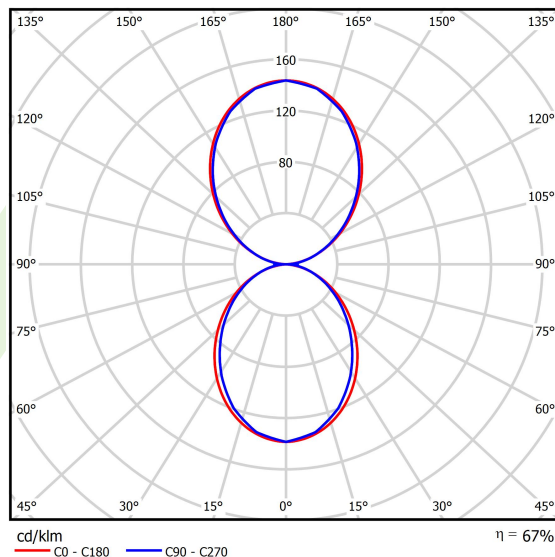

Mechanical data

Assembly	surface mounted on slings
Material	aluminum
Color	RAL 9016 (white)
Diffuser	PC/PLX (opalescent polycarbonate/PMMA opal) [up/down]
Impact resistant	IK04
Dimensions [mm]	564 x 48 x 70

A graph of light