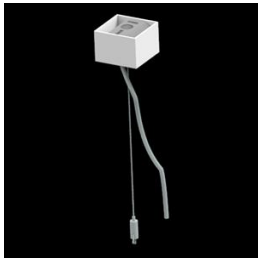

Product: X-LINE SLIM UP&DOWN LED 1300/1300 PC/PLX EDD 34 840 LINE-1S / L-564MM S-1,5M

Index: 19.4182.1323.34

Description

Luminaire for building long light lines made of aluminum profile. Its characteristic feature is the light distribution in the upper and lower half-space. Comparing to the traditional X-Line LED, size of the luminaire has been reduced, and all construction has been closed in a narrow 48 mm profile, which gives now a more elegant form of the product. The X-Line Slim uses a PC and Micro-PRM opal diffuser (intended only for the lower beam). All of this allows to manipulate light and create lighting systems, facilitating the creation of comfortable vision in the interiors and their aesthetic appearance. The X-Line Slim luminaire is designed for mounting on suspensions. LED sources distributing light in both the lower and upper half-space are connected into one circuit and use a common, single power supply. Power supply connection only via EL-marked luminaire.

Product information

Category	Surface mounted luminaires
Family	X-LINE SLIM UP&DOWN LED LINE
Name	X-LINE SLIM UP&DOWN LED 1300/1300 PC/PLX EDD 34 840 LINE-1S / L-564MM S-1,5M
Index	19.4182.1323.34

Light and electrical data

Mechanical data

Assembly	surface mounted on slings
Material	aluminum
Color	RAL 9016 (white)
Diffuser	PC/PLX (opalescent polycarbonate/PMMA opal) [up/down]
Impact resistant	IK04
Dimensions [mm]	564 x 48 x 70

A graph of light

Accessories

Index 6E1-500KW341P-5

Name SUSPENSION NEW TYPE-A 34
LENGHT 1,5M WIRE 5X 1-POINT

Index 19.3272.0201.34

Name SUSPENSION NEW TYPE-B 34
LENGHT 1,5M WITHOUT WIRE 1-POINT

Index 19.3272.1205.00