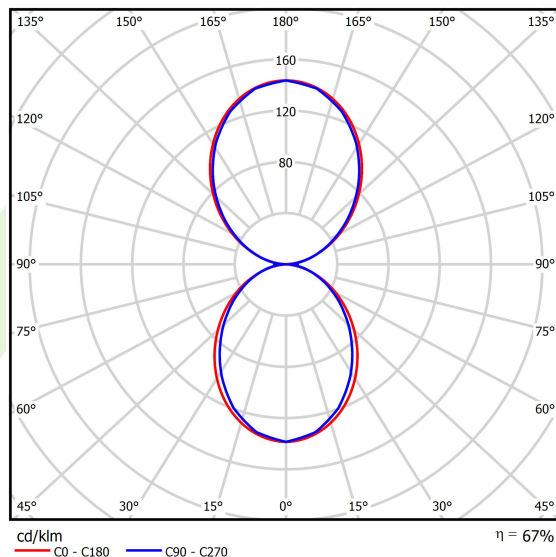

## Light and electrical data

Light source	LED
Luminous flux LED [lm]	2538
LED power [W]	12,4
Luminaire luminous flux [lm]	1700,5
Power of luminaire [W]	14,1
Luminaire's light efficiency [lm/W]	120,6
Color of the light [K]	3000
CRI	>80
SDCM (LED sources)	3
Beam angle [°]	(C0-C180) / (C90-C270) - 96,4° / 90,2°
Photobiological risk class (IEC/EN 62471)	RG0
Protection against electric shock	I
Protection degree	IP40
Voltage	220..240 V, 50..60 Hz
Lifetime of LED sources [h]	100000
Lx/By	L80/B10
Operating temperature range [°C]	5 ÷ 35
Driver	standard on/off (E)
Power factor cos φ	>0,95
Circuit load capacity	25 (B10), 40 (B16), 39 (C10), 62 (C16)

**A graph of light**