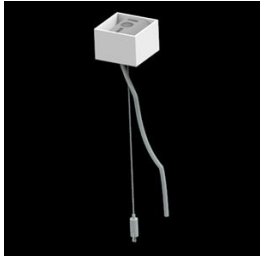

Accessories

Index 6E1-500KW041P-5

Name SUSPENSION NEW TYPE-A 04
LENGHT 1,5M WIRE 5X 1-POINT