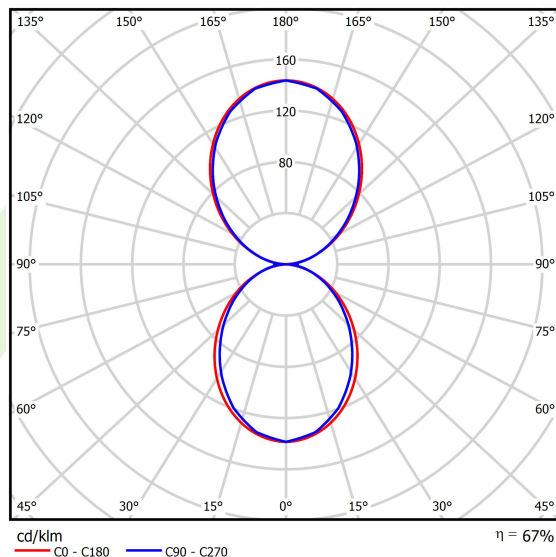

## Light and electrical data

Light source	LED
Luminous flux LED [lm]	2538
LED power [W]	12,4
Luminaire luminous flux [lm]	1700,5
Power of luminaire [W]	14,1
Luminaire's light efficiency [lm/W]	120,6
Color of the light [K]	3000
CRI	>80
SDCM (LED sources)	3
Beam angle [°]	(C0-C180) / (C90-C270) - 96,4° / 90,2°
Photobiological risk class (IEC/EN 62471)	RG0
Protection against electric shock	I
Protection degree	IP40
Voltage	220..240 V, 50..60 Hz
Lifetime of LED sources [h]	100000
Lx/By	L80/B10
Operating temperature range [°C]	5 ÷ 35
Driver	DIM DALI (EDD)
Power factor cos φ	>0,95
Circuit load capacity	20 (B10), 31 (B16), 33 (C10), 53 (C16)

**A graph of light**