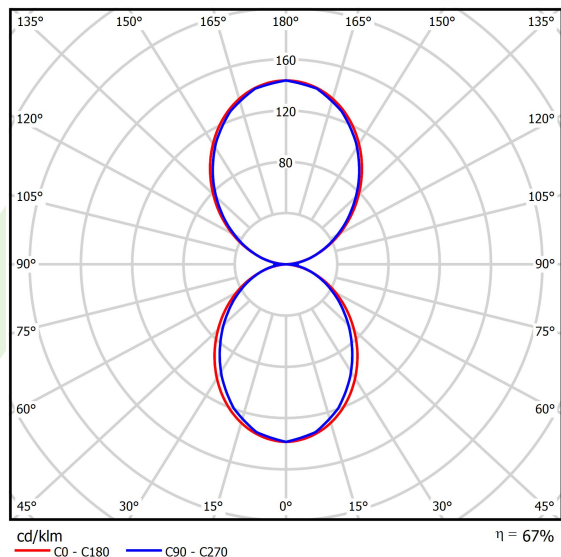

Mechanical data

Assembly	surface mounted on slings
Material	aluminum
Color	anodised aluminum
Diffuser	PC/PLX (opalescent polycarbonate/PMMA opal) [up/down]
Impact resistant	IK04
Dimensions [mm]	3395 x 48 x 70

A graph of light