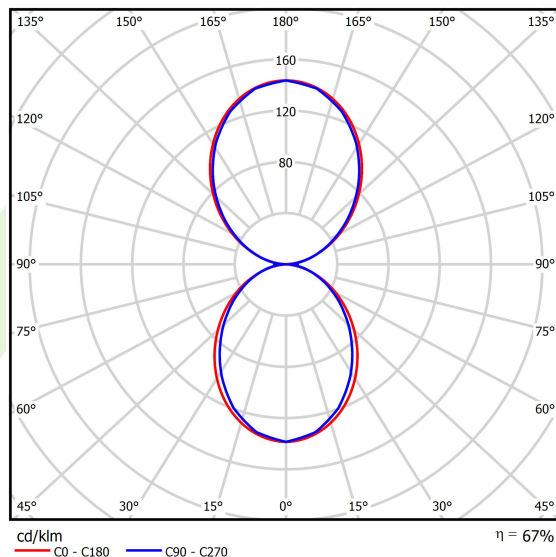

Mechanical data

Assembly	surface mounted on slings
Material	aluminum
Color	RAL 9006 (grey)
Diffuser	PC/PLX (opalescent polycarbonate/PMMA opal) [up/down]
Impact resistant	IK04
Dimensions [mm]	3395 x 48 x 70

A graph of light