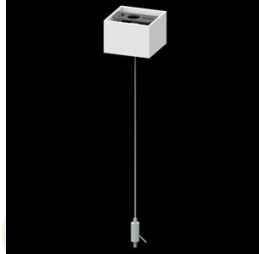

Product: X-LINE SLIM UP&DOWN LED 7800/7800 PC/PLX E 04 830 LINE-S / L-3395MM S-1,5M

Index: 19.4182.5311.04

Description

Luminaire for building long light lines made of aluminum profile. Its characteristic feature is the light distribution in the upper and lower half-space. Comparing to the traditional X-Line LED, size of the luminaire has been reduced, and all construction has been closed in a narrow 48 mm profile, which gives now a more elegant form of the product. The X-Line Slim uses a PC and Micro-PRM opal diffuser (intended only for the lower beam). All of this allows to manipulate light and create lighting systems, facilitating the creation of comfortable vision in the interiors and their aesthetic appearance. The X-Line Slim luminaire is designed for mounting on suspensions. LED sources distributing light in both the lower and upper half-space are connected into one circuit and use a common, single power supply. Power supply connection only via EL-marked luminaire.

Product information

Category	Surface mounted luminaires
Family	X-LINE SLIM UP&DOWN LED LINE
Name	X-LINE SLIM UP&DOWN LED 7800/7800 PC/PLX E 04 830 LINE-S / L-3395MM S-1,5M
Index	19.4182.5311.04

Light and electrical data

Mechanical data

Assembly	surface mounted on slings
Material	aluminum
Color	RAL 9005 (black)
Diffuser	PC/PLX (opalescent polycarbonate/PMMA opal) [up/down]
Impact resistant	IK04
Dimensions [mm]	3395 x 48 x 70

A graph of light

Accessories

Index 6E1-500KW041P-3

Name SUSPENSION NEW TYPE-A 04
LENGHT 1,5M WIRE 3X 1-POINT

Index 6E1-500KW041P-B

Name SUSPENSION NEW TYPE-B 04
LENGHT 1,5M WITHOUT WIRE 1-POINT

Index 19.3272.1205.00