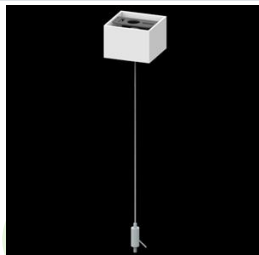

Product: X-LINE SLIM UP&DOWN LED 5200/5200 PC/MICRO-PRM E 34 840 LINE-EP / L-2252MM S-1,5M

Index: 19.4182.4521.34

Description

Luminaire for building long light lines made of aluminum profile. Its characteristic feature is the light distribution in the upper and lower half-space. Comparing to the traditional X-Line LED, size of the luminaire has been reduced, and all construction has been closed in a narrow 48 mm profile, which gives now a more elegant form of the product. The X-Line Slim uses a PC and Micro-PRM opal diffuser (intended only for the lower beam). All of this allows to manipulate light and create lighting systems, facilitating the creation of comfortable vision in the interiors and their aesthetic appearance. The X-Line Slim luminaire is designed for mounting on suspensions. LED sources distributing light in both the lower and upper half-space are connected into one circuit and use a common, single power supply. Power supply connection only via EL-marked luminaire.

Mechanical data

| | |
|------------------|---|
| Assembly | surface mounted on slings |
| Material | aluminum |
| Color | RAL 9016 (white) |
| Diffuser | PC/Micro-PRM (opalescent polycarbonate/micro-prismatic diffuser PMMA) [up/down] |
| Impact resistant | IK04 |
| Dimensions [mm] | 2252 x 48 x 70 |

A graph of light

Accessories

Index 19.3272.0301.34

Name SUSPENSION NEW TYPE-A 34
LENGHT 1,5M WIRE 3X 1-POINT

Index 19.3272.0201.34

Name SUSPENSION NEW TYPE-B 34
LENGHT 1,5M WITHOUT WIRE 1-POINT

Index 19.3272.1205.00

Name SUSPENSION NEW TYPE-E
LENGHT-1,5 METER WITHOUT
WIRE 1-POINT

Index 6E1-9875-4-1,5-3X

Name SUSPENSION NEW TYPE-D
LENGHT-1,5 METER WIRE 3X 1-POINT

Index 6E1-9875-3-1,5

Name SUSPENSION NEW TYPE-C
LENGHT-1,5 METER WITHOUT
WIRE 1-POINT