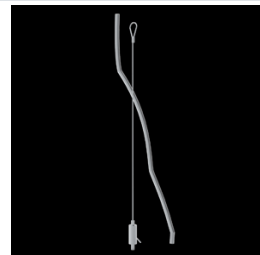

Product: X-LINE SLIM UP&DOWN LED 5200/5200 PC/MICRO-PRM E 34 840 LINE-EP / L-2252MM S-1,5M

Index: 19.4182.4521.34

Description

Luminaire for building long light lines made of aluminum profile. Its characteristic feature is the light distribution in the upper and lower half-space. Comparing to the traditional X-Line LED, size of the luminaire has been reduced, and all construction has been closed in a narrow 48 mm profile, which gives now a more elegant form of the product. The X-Line Slim uses a PC and Micro-PRM opal diffuser (intended only for the lower beam). All of this allows to manipulate light and create lighting systems, facilitating the creation of comfortable vision in the interiors and their aesthetic appearance. The X-Line Slim luminaire is designed for mounting on suspensions. LED sources distributing light in both the lower and upper half-space are connected into one circuit and use a common, single power supply. Power supply connection only via EL-marked luminaire.

Mechanical data

| | |
|------------------|---|
| Assembly | surface mounted on slings |
| Material | aluminum |
| Color | RAL 9016 (white) |
| Diffuser | PC/Micro-PRM (opalescent polycarbonate/micro-prismatic diffuser PMMA) [up/down] |
| Impact resistant | IK04 |
| Dimensions [mm] | 2252 x 48 x 70 |

A graph of light

Accessories

Index 19.3272.0301.34

Name SUSPENSION NEW TYPE-A 34
LENGHT 1,5M WIRE 3X 1-POINT

Index 19.3272.0201.34

Name SUSPENSION NEW TYPE-B 34
LENGHT 1,5M WITHOUT WIRE 1-POINT

Index 19.3272.1205.00

Name SUSPENSION NEW TYPE-E
LENGHT-1,5 METER WITHOUT
WIRE 1-POINT

Index 6E1-9875-4-1,5-3X

Name SUSPENSION NEW TYPE-D
LENGHT-1,5 METER WIRE 3X 1-POINT

Index 6E1-9875-3-1,5

Name SUSPENSION NEW TYPE-C
LENGHT-1,5 METER WITHOUT
WIRE 1-POINT