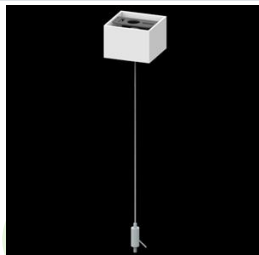

Product: X-LINE SLIM UP&DOWN LED 5200/5200 PC/MICRO-PRM E 34 830 LINE-EL / L-2252MM S-1,5M

Index: 19.4182.4411.34

Description

Luminaire for building long light lines made of aluminum profile. Its characteristic feature is the light distribution in the upper and lower half-space. Comparing to the traditional X-Line LED, size of the luminaire has been reduced, and all construction has been closed in a narrow 48 mm profile, which gives now a more elegant form of the product. The X-Line Slim uses a PC and Micro-PRM opal diffuser (intended only for the lower beam). All of this allows to manipulate light and create lighting systems, facilitating the creation of comfortable vision in the interiors and their aesthetic appearance. The X-Line Slim luminaire is designed for mounting on suspensions. LED sources distributing light in both the lower and upper half-space are connected into one circuit and use a common, single power supply. Power supply connection only via EL-marked luminaire.

Mechanical data

Assembly	surface mounted on slings
Material	aluminum
Color	RAL 9016 (white)
Diffuser	PC/Micro-PRM (opalescent polycarbonate/micro-prismatic diffuser PMMA) [up/down]
Impact resistant	IK04
Dimensions [mm]	2252 x 48 x 70

A graph of light

Accessories

Index 19.3272.0301.34

Name SUSPENSION NEW TYPE-A 34
LENGHT 1,5M WIRE 3X 1-POINT

Index 19.3272.0201.34

Name SUSPENSION NEW TYPE-B 34
LENGHT 1,5M WITHOUT WIRE 1-POINT

Index 19.3272.1205.00

Name SUSPENSION NEW TYPE-E
LENGHT-1,5 METER WITHOUT
WIRE 1-POINT

Index 6E1-9875-4-1,5-3X

Name SUSPENSION NEW TYPE-D
LENGHT-1,5 METER WIRE 3X 1-
POINT

Index 6E1-9875-3-1,5

Name SUSPENSION NEW TYPE-C
LENGHT-1,5 METER WITHOUT
WIRE 1-POINT