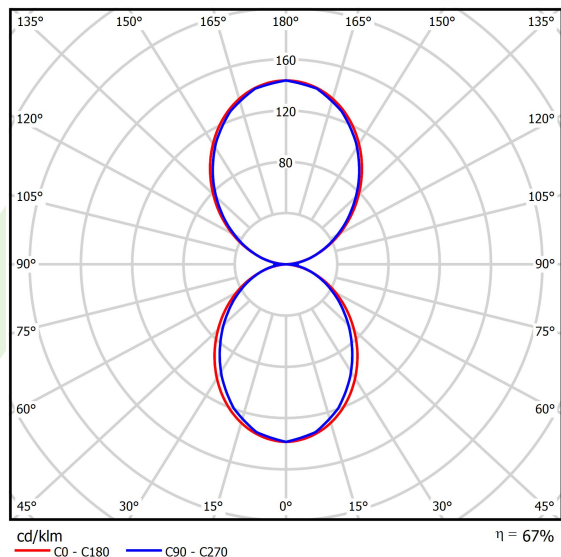

Mechanical data

Assembly	surface mounted on slings
Material	aluminum
Color	RAL 9005 (black)
Diffuser	PC/PLX (opalescent polycarbonate/PMMA opal) [up/down]
Impact resistant	IK04
Dimensions [mm]	2244 x 48 x 70

A graph of light