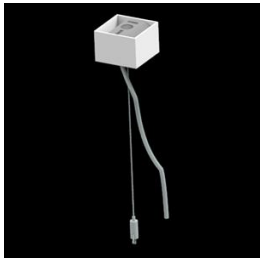

Accessories

Index 6E1-500KWAN1P-3

Name SUSPENSION NEW TYPE-A 24
LENGHT 1,5M WIRE 3X 1-POINT