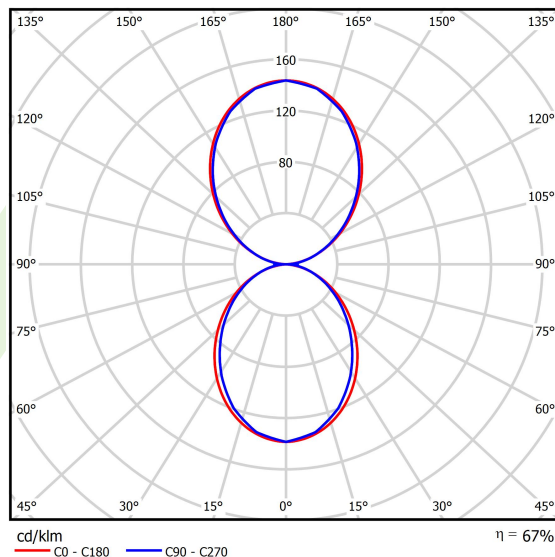

## Light and electrical data

Light source	LED
Luminous flux LED [lm]	10688
LED power [W]	49,6
Luminaire luminous flux [lm]	7161
Power of luminaire [W]	56,4
Luminaire's light efficiency [lm/W]	127
Color of the light [K]	4000
CRI	>80
SDCM (LED sources)	3
Beam angle [°]	(C0-C180) / (C90-C270) - 96,4° / 90,2°
Photobiological risk class (IEC/EN 62471)	RG0
Protection against electric shock	I
Protection degree	IP40
Voltage	220..240 V, 50..60 Hz
Lifetime of LED sources [h]	100000
Lx/By	L80/B10
Operating temperature range [°C]	5 ÷ 35
Driver	standard on/off (E)
Power factor cos φ	>0,95
Circuit load capacity	11 (B10), 18 (B16), 19 (C10), 31 (C16)

**A graph of light**