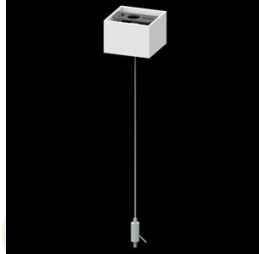

Product: X-LINE SLIM UP&DOWN LED 5200/5200 PC/PLX E 04 840 LINE-S / L-2244MM S-1,5M

Index: 19.4182.4321.04

Description

Luminaire for building long light lines made of aluminum profile. Its characteristic feature is the light distribution in the upper and lower half-space. Comparing to the traditional X-Line LED, size of the luminaire has been reduced, and all construction has been closed in a narrow 48 mm profile, which gives now a more elegant form of the product. The X-Line Slim uses a PC and Micro-PRM opal diffuser (intended only for the lower beam). All of this allows to manipulate light and create lighting systems, facilitating the creation of comfortable vision in the interiors and their aesthetic appearance. The X-Line Slim luminaire is designed for mounting on suspensions. LED sources distributing light in both the lower and upper half-space are connected into one circuit and use a common, single power supply. Power supply connection only via EL-marked luminaire.

Mechanical data

Assembly	surface mounted on slings
Material	aluminum
Color	RAL 9005 (black)
Diffuser	PC/PLX (opalescent polycarbonate/PMMA opal) [up/down]
Impact resistant	IK04
Dimensions [mm]	2244 x 48 x 70

A graph of light

Accessories

Index 6E1-500KW041P-3

Name SUSPENSION NEW TYPE-A 04
LENGHT 1,5M WIRE 3X 1-POINT

Index 6E1-500KW041P-B

Name SUSPENSION NEW TYPE-B 04
LENGHT 1,5M WITHOUT WIRE 1-POINT

Index 19.3272.1205.00

Name SUSPENSION NEW TYPE-E
LENGHT-1,5 METER WITHOUT
WIRE 1-POINT

Index 6E1-9875-4-1,5-3X

Name SUSPENSION NEW TYPE-D
LENGHT-1,5 METER WIRE 3X 1-POINT

Index 6E1-9875-3-1,5

Name SUSPENSION NEW TYPE-C
LENGHT-1,5 METER WITHOUT
WIRE 1-POINT