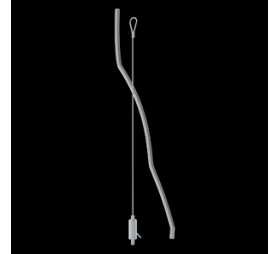

Product: X-LINE SLIM UP&DOWN LED 5200/5200 PC/PLX E 04 840 LINE-S / L-2244MM S-1,5M

Index: 19.4182.4321.04

Description

Luminaire for building long light lines made of aluminum profile. Its characteristic feature is the light distribution in the upper and lower half-space. Comparing to the traditional X-Line LED, size of the luminaire has been reduced, and all construction has been closed in a narrow 48 mm profile, which gives now a more elegant form of the product. The X-Line Slim uses a PC and Micro-PRM opal diffuser (intended only for the lower beam). All of this allows to manipulate light and create lighting systems, facilitating the creation of comfortable vision in the interiors and their aesthetic appearance. The X-Line Slim luminaire is designed for mounting on suspensions. LED sources distributing light in both the lower and upper half-space are connected into one circuit and use a common, single power supply. Power supply connection only via EL-marked luminaire.

Mechanical data

Assembly	surface mounted on slings
Material	aluminum
Color	RAL 9005 (black)
Diffuser	PC/PLX (opalescent polycarbonate/PMMA opal) [up/down]
Impact resistant	IK04
Dimensions [mm]	2244 x 48 x 70

A graph of light

Accessories

Index 6E1-500KW041P-3

Name SUSPENSION NEW TYPE-A 04
LENGHT 1,5M WIRE 3X 1-POINT

Index 6E1-500KW041P-B

Name SUSPENSION NEW TYPE-B 04
LENGHT 1,5M WITHOUT WIRE 1-POINT

Index 19.3272.1205.00

Name SUSPENSION NEW TYPE-E
LENGHT-1,5 METER WITHOUT
WIRE 1-POINT

Index 6E1-9875-4-1,5-3X

Name SUSPENSION NEW TYPE-D
LENGHT-1,5 METER WIRE 3X 1-POINT

Index 6E1-9875-3-1,5

Name SUSPENSION NEW TYPE-C
LENGHT-1,5 METER WITHOUT
WIRE 1-POINT