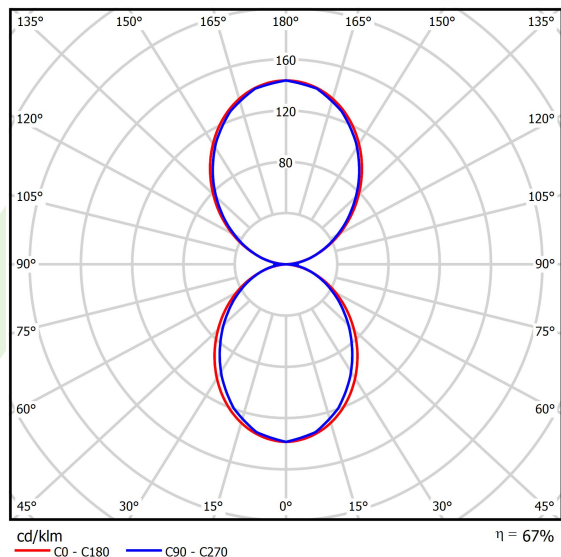

## Light and electrical data

Light source	LED
Luminous flux LED [lm]	10688
LED power [W]	49,6
Luminaire luminous flux [lm]	7161
Power of luminaire [W]	56,4
Luminaire's light efficiency [lm/W]	127
Color of the light [K]	4000
CRI	>80
SDCM (LED sources)	3
Beam angle [°]	(C0-C180) / (C90-C270) - 96,4° / 90,2°
Photobiological risk class (IEC/EN 62471)	RG0
Protection against electric shock	I
Protection degree	IP40
Voltage	220..240 V, 50..60 Hz
Lifetime of LED sources [h]	100000
Lx/By	L80/B10
Operating temperature range [°C]	5 ÷ 35
Driver	DIM DALI (EDD)
Power factor cos φ	>0,95
Circuit load capacity	14 (B10), 23 (B16), 22 (C10), 35 (C16)

**A graph of light**