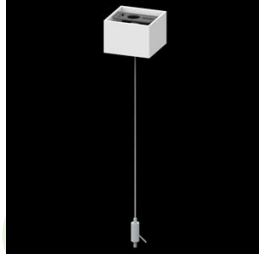

Product: X-LINE SLIM UP&DOWN LED 5200/5200 PC/PLX E 04 830 LINE-EL / L-2252MM S-1,5M

Index: 19.4182.4111.04

Description

Luminaire for building long light lines made of aluminum profile. Its characteristic feature is the light distribution in the upper and lower half-space. Comparing to the traditional X-Line LED, size of the luminaire has been reduced, and all construction has been closed in a narrow 48 mm profile, which gives now a more elegant form of the product. The X-Line Slim uses a PC and Micro-PRM opal diffuser (intended only for the lower beam). All of this allows to manipulate light and create lighting systems, facilitating the creation of comfortable vision in the interiors and their aesthetic appearance. The X-Line Slim luminaire is designed for mounting on suspensions. LED sources distributing light in both the lower and upper half-space are connected into one circuit and use a common, single power supply. Power supply connection only via EL-marked luminaire.

Mechanical data

Assembly	surface mounted on slings
Material	aluminum
Color	RAL 9005 (black)
Diffuser	PC/PLX (opalescent polycarbonate/PMMA opal) [up/down]
Impact resistant	IK04
Dimensions [mm]	2252 x 48 x 70

A graph of light

Accessories

Index 6E1-500KW041P-3

Name SUSPENSION NEW TYPE-A 04
LENGHT 1,5M WIRE 3X 1-POINT

Index 6E1-500KW041P-B

Name SUSPENSION NEW TYPE-B 04
LENGHT 1,5M WITHOUT WIRE 1-POINT

Index 19.3272.1205.00

Name SUSPENSION NEW TYPE-E
LENGHT-1,5 METER WITHOUT
WIRE 1-POINT

Index 6E1-9875-4-1,5-3X

Name SUSPENSION NEW TYPE-D
LENGHT-1,5 METER WIRE 3X 1-POINT

Index 6E1-9875-3-1,5

Name SUSPENSION NEW TYPE-C
LENGHT-1,5 METER WITHOUT
WIRE 1-POINT