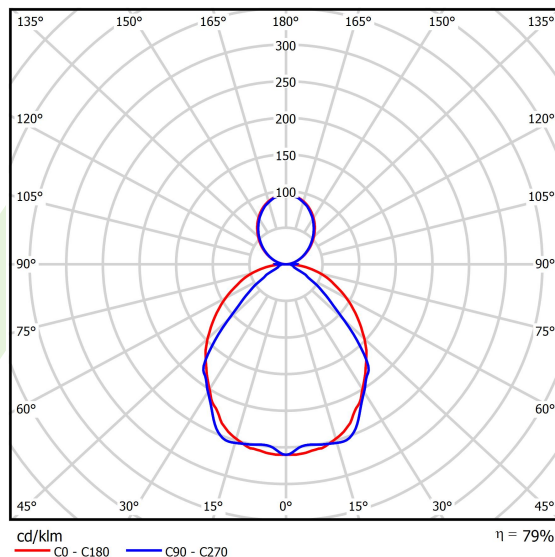

Mechanical data

Assembly	surface mounted on slings
Material	aluminum
Color	RAL 9005 (black)
Diffuser	PC/OPTICS (opalescent polycarbonate/optical system based on lenses) [up/down]
Impact resistant	IK04
Dimensions [mm]	1425 x 48 x 70

A graph of light