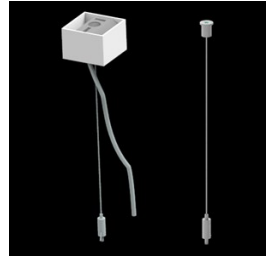

Product: X-LINE SLIM UP&DOWN LED 2750/5500 PC/OPTICS-WIDE E 24 830 / L-1425MM S-1,5M

Index: 19.4181.3211.24

Description

The luminaire is made of aluminum profile. Its characteristic feature is the light distribution in the upper and lower half-space. Comparing to the traditional X-Line LED, size of the luminaire has been reduced, and all construction has been closed in a narrow 48 mm profile, which gives now a more elegant form of the product. The X-Line Slim uses a PC and Micro-PRM opal diffuser (intended only for the lower beam) or PC and lenses (intended only for the lower beam). All of this allows to manipulate light and create lighting systems, facilitating the creation of comfortable vision in the interiors and their aesthetic appearance. The X-Line Slim luminaire is designed for mounting on suspensions. LED sources distributing light in both the lower and upper half-space are connected into one circuit and use a common, single power supply.

Mechanical data

Assembly	surface mounted on slings
Material	aluminum
Color	anodised aluminum
Diffuser	PC/OPTICS (opalescent polycarbonate/optical system based on lenses) [up/down]
Impact resistant	IK04
Dimensions [mm]	1425 x 48 x 70

A graph of light

Accessories

Index 6E1-500KWANK-3

Name SUSPENSION NEW TYPE-A+B 24
LENGHT 1,5M WIRE 3X SET

Index 6E1-8670-B-1,5-3X

Name SUSPENSION NEW TYPE-F
LENGHT-1,5 METER WIRE 3X 1-
POINT

Index 19.3272.1205.00

Name SUSPENSION NEW TYPE-E
LENGHT-1,5 METER WITHOUT
WIRE 1-POINT

Index 6E1-500KWB24K-3

Name SUSPENSION NEW TYPE-A+E 24
LENGHT 1,5M WIRE 3X SET

Index 6E1-9875-4-1,5-3X

Name SUSPENSION NEW TYPE-D
LENGHT-1,5 METER WIRE 3X 1-
POINT