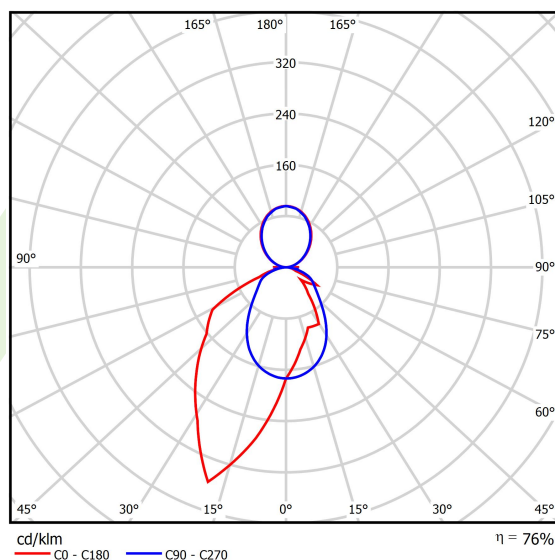

Mechanical data

Assembly	surface mounted on slings
Material	aluminum
Color	RAL 9016 (white)
Diffuser	PC/OPTICS (opalescent polycarbonate/optical system based on lenses) [up/down]
Impact resistant	IK04
Dimensions [mm]	1425 x 48 x 70

A graph of light