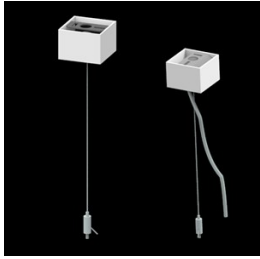

Product: X-LINE SLIM UP&DOWN LED 2600/2600 PC/OPTICS-ASYM E 34 830 / L-1144MM S-1,5M

Index: 19.4181.2111.34

Description

The luminaire is made of aluminum profile. Its characteristic feature is the light distribution in the upper and lower half-space. Comparing to the traditional X-Line LED, size of the luminaire has been reduced, and all construction has been closed in a narrow 48 mm profile, which gives now a more elegant form of the product. The X-Line Slim uses a PC and Micro-PRM opal diffuser (intended only for the lower beam) or PC and lenses (intended only for the lower beam). All of this allows to manipulate light and create lighting systems, facilitating the creation of comfortable vision in the interiors and their aesthetic appearance. The X-Line Slim luminaire is designed for mounting on suspensions. LED sources distributing light in both the lower and upper half-space are connected into one circuit and use a common, single power supply.

Mechanical data

Assembly	surface mounted on slings
Material	aluminum
Color	RAL 9016 (white)
Diffuser	PC/OPTICS (opalescent polycarbonate/optical system based on lenses) [up/down]
Impact resistant	IK04
Dimensions [mm]	1144 x 48 x 70

A graph of light

Accessories

Index 6E1-500KW34K-3

Name SUSPENSION NEW TYPE-A+B 34
LENGHT 1,5M WIRE 3X SET

Index 6E1-8670-B-1,5-3X

Name SUSPENSION NEW TYPE-F
LENGHT-1,5 METER WIRE 3X 1-
POINT

Index 19.3272.1205.00