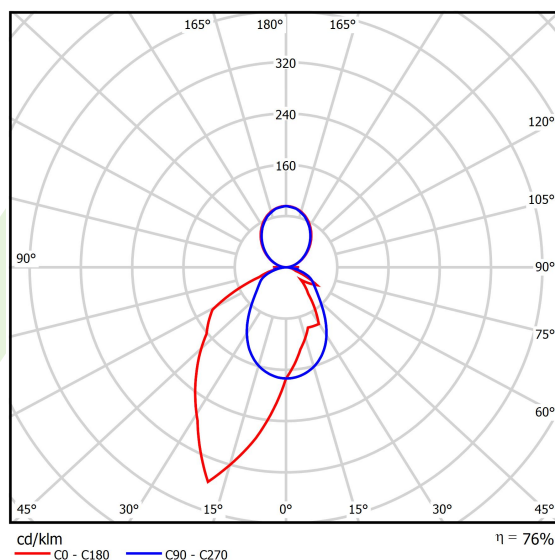

Mechanical data

Assembly	surface mounted on slings
Material	aluminum
Color	RAL 9016 (white)
Diffuser	PC/OPTICS (opalescent polycarbonate/optical system based on lenses) [up/down]
Impact resistant	IK04
Dimensions [mm]	1144 x 48 x 70

A graph of light