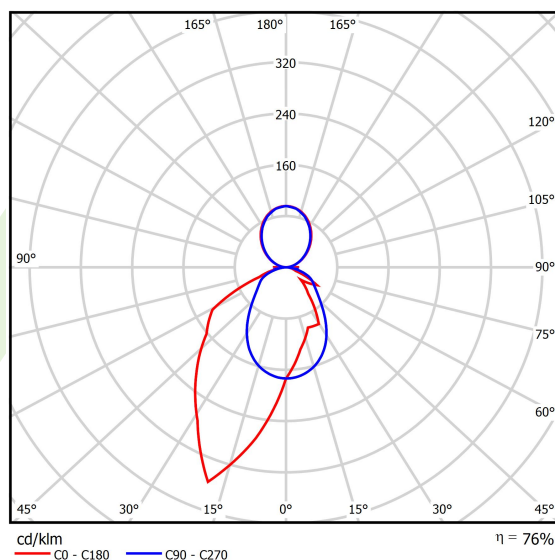

Mechanical data

Assembly	surface mounted on slings
Material	aluminum
Color	RAL 9005 (black)
Diffuser	PC/OPTICS (opalescent polycarbonate/optical system based on lenses) [up/down]
Impact resistant	IK04
Dimensions [mm]	1144 x 48 x 70

A graph of light