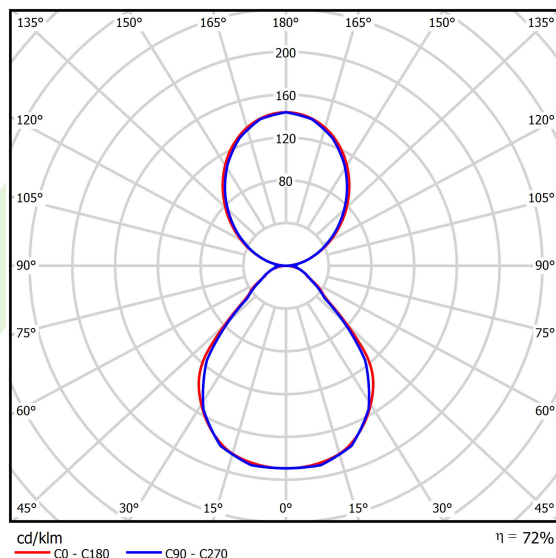

Mechanical data

Assembly	surface mounted on slings
Material	aluminum
Color	RAL 9005 (black)
Diffuser	PC/Micro-PRM (opalescent polycarbonate/micro-prismatic diffuser PMMA) [up/down]
Impact resistant	IK04
Dimensions [mm]	2258 x 48 x 70

A graph of light