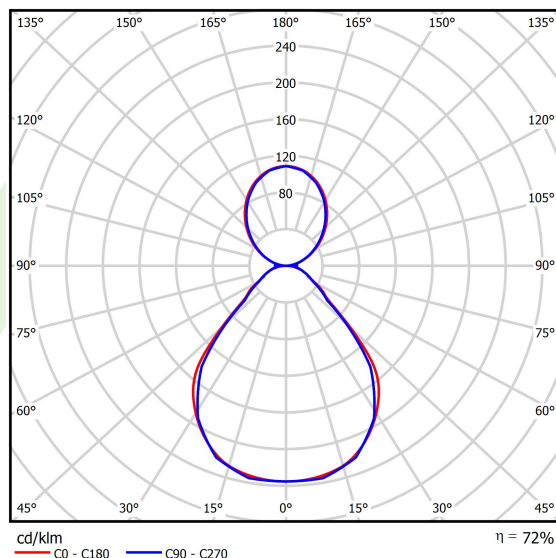

Mechanical data

Assembly	surface mounted on slings
Material	aluminum
Color	RAL 9016 (white)
Diffuser	PC/Micro-PRM (opalescent polycarbonate/micro-prismatic diffuser PMMA) [up/down]
Impact resistant	IK04
Dimensions [mm]	2258 x 48 x 70

A graph of light