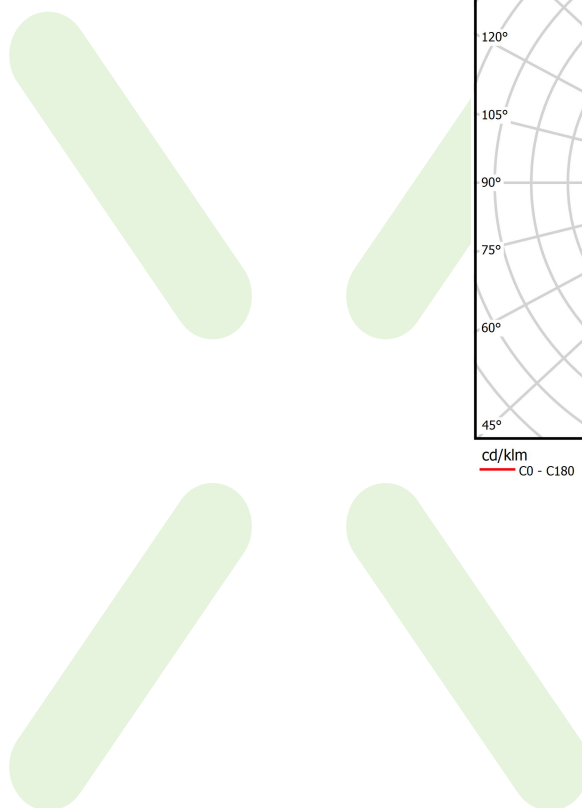

Mechanical data

Assembly	surface mounted on slings
Material	aluminum
Color	RAL 9016 (white)
Diffuser	PC/Micro-PRM (opalescent polycarbonate/micro-prismatic diffuser PMMA) [up/down]
Impact resistant	IK04
Dimensions [mm]	2258 x 48 x 70

A graph of light