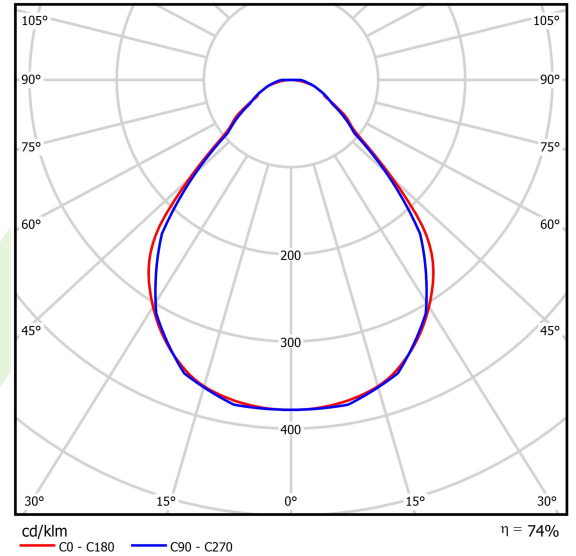

Mechanical data

Assembly	surface mounted on slings
Material	aluminum
Color	RAL 9016 (white)
Diffuser	Micro-PRM (micro-prismatic diffuser PMMA)
Impact resistant	IK04
Dimensions [mm]	1684 x 48 x 70

A graph of light