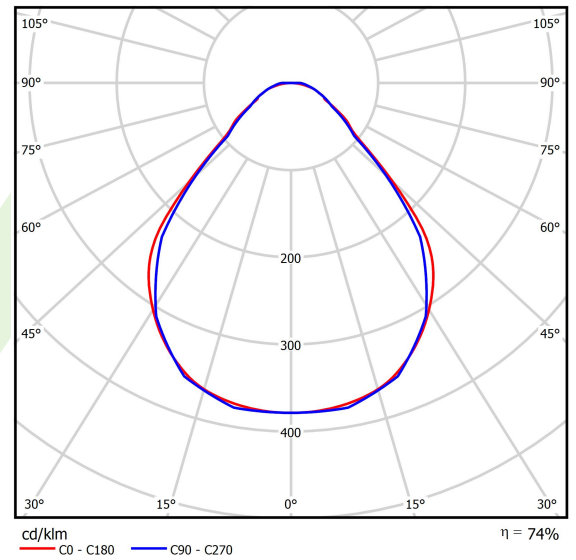

## Light and electrical data

Light source	LED
Luminous flux LED [lm]	7014
LED power [W]	32,7
Luminaire luminous flux [lm]	5190,4
Power of luminaire [W]	37,2
Luminaire's light efficiency [lm/W]	139,5
Color of the light [K]	4000
CRI	>80
SDCM (LED sources)	3
Beam angle [°]	(C0-C180) / (C90-C270) - 88,4° / 86°
Photobiological risk class (IEC/EN 62471)	RG0
Protection against electric shock	I
Protection degree	IP40
Voltage	220..240 V, 50..60 Hz
Lifetime of LED sources [h]	100000
Lx/By	L80/B10
Operating temperature range [°C]	5 ÷ 35
Driver	DIM DALI (EDD)
Power factor cos φ	>0,95
Circuit load capacity	14 (B10), 23 (B16), 22 (C10), 35 (C16)

## A graph of light