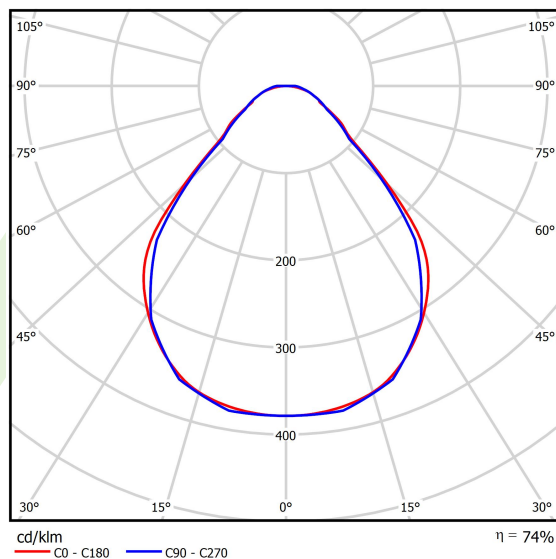

Mechanical data

Assembly	surface mounted on slings
Material	aluminum
Color	RAL 9005 (black)
Diffuser	Micro-PRM (micro-prismatic diffuser PMMA)
Impact resistant	IK04
Dimensions [mm]	1684 x 48 x 70

A graph of light