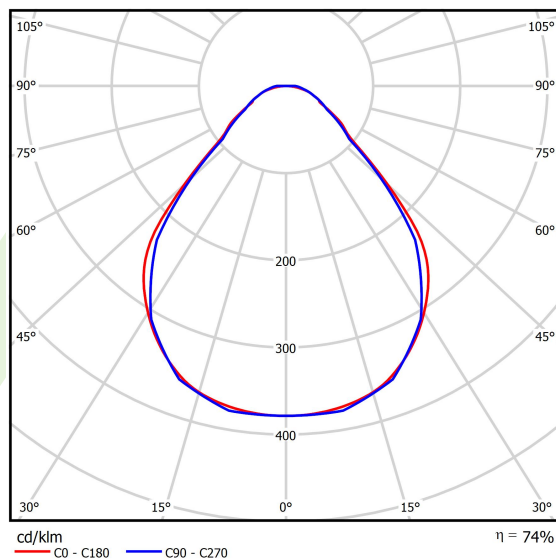

Mechanical data

Assembly	surface mounted on slings
Material	aluminum
Color	RAL 9016 (white)
Diffuser	Micro-PRM (micro-prismatic diffuser PMMA)
Impact resistant	IK04
Dimensions [mm]	1684 x 48 x 70

A graph of light