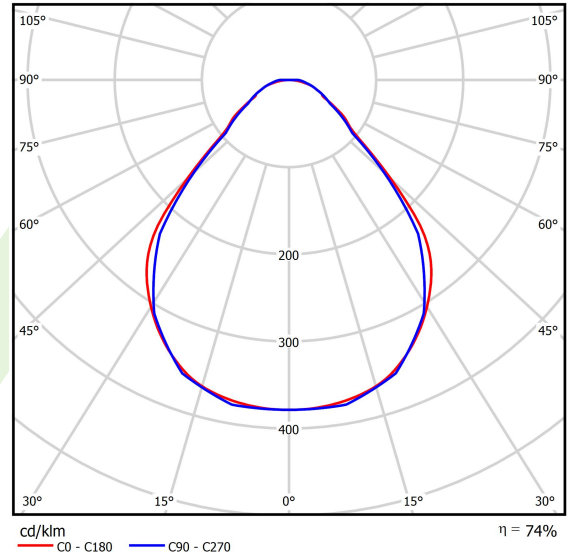

Mechanical data

Assembly	surface mounted on slings
Material	aluminum
Color	anodised aluminum
Diffuser	Micro-PRM (micro-prismatic diffuser PMMA)
Impact resistant	IK04
Dimensions [mm]	1684 x 48 x 70

A graph of light