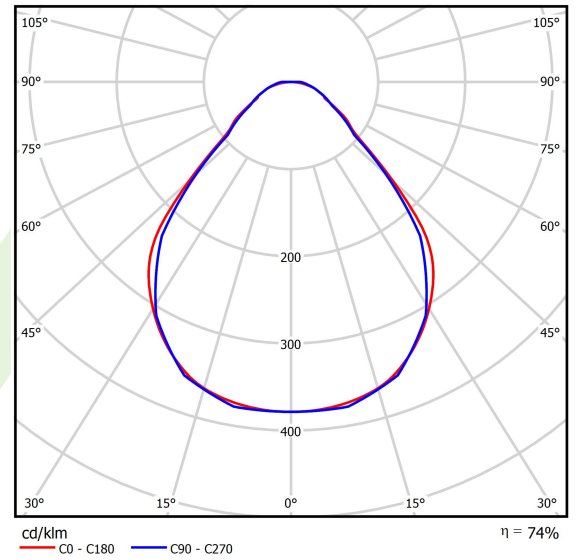

## Light and electrical data

Light source	LED
Luminous flux LED [lm]	6663
LED power [W]	32,7
Luminaire luminous flux [lm]	4930,6
Power of luminaire [W]	37,2
Luminaire's light efficiency [lm/W]	132,5
Color of the light [K]	3000
CRI	>80
SDCM (LED sources)	3
Beam angle [°]	(C0-C180) / (C90-C270) - 88,4° / 86°
Photobiological risk class (IEC/EN 62471)	RG0
Protection against electric shock	I
Protection degree	IP40
Voltage	220..240 V, 50..60 Hz
Lifetime of LED sources [h]	100000
Lx/By	L80/B10
Operating temperature range [°C]	5 ÷ 35
Driver	standard on/off (E)
Power factor cos φ	>0,95
Circuit load capacity	25 (B10), 40 (B16), 39 (C10), 62 (C16)

## A graph of light