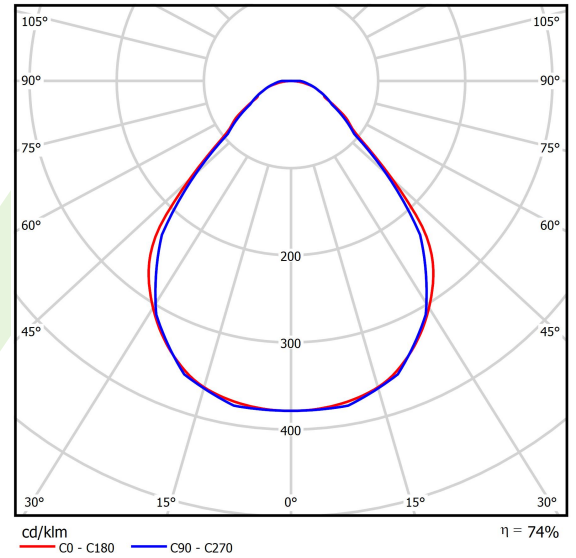

## Light and electrical data

Light source	LED
Luminous flux LED [lm]	7014
LED power [W]	32,7
Luminaire luminous flux [lm]	5190,4
Power of luminaire [W]	37,2
Luminaire's light efficiency [lm/W]	139,5
Color of the light [K]	4000
CRI	>80
SDCM (LED sources)	3
Beam angle [°]	(C0-C180) / (C90-C270) - 88,4° / 86°
Photobiological risk class (IEC/EN 62471)	RG0
Protection against electric shock	I
Protection degree	IP40
Voltage	220..240 V, 50..60 Hz
Lifetime of LED sources [h]	100000
Lx/By	L80/B10
Operating temperature range [°C]	5 ÷ 35
Driver	DIM DALI (EDD)
Power factor cos φ	>0,95
Circuit load capacity	14 (B10), 23 (B16), 22 (C10), 35 (C16)

**A graph of light**