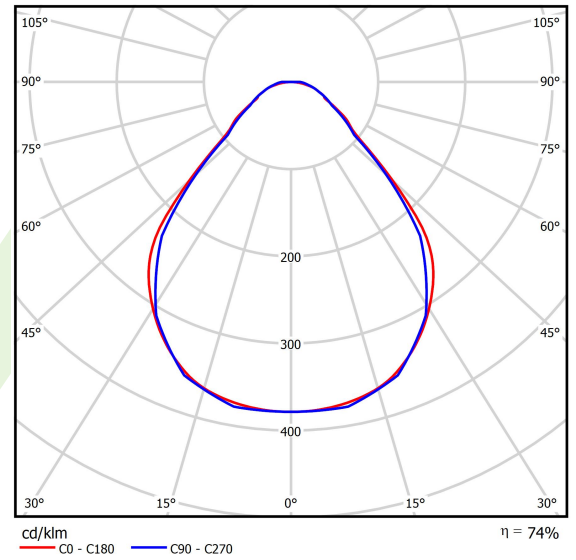

Mechanical data

Assembly	surface mounted on slings
Material	aluminum
Color	RAL 9005 (black)
Diffuser	Micro-PRM (micro-prismatic diffuser PMMA)
Impact resistant	IK04
Dimensions [mm]	1692 x 48 x 70

A graph of light