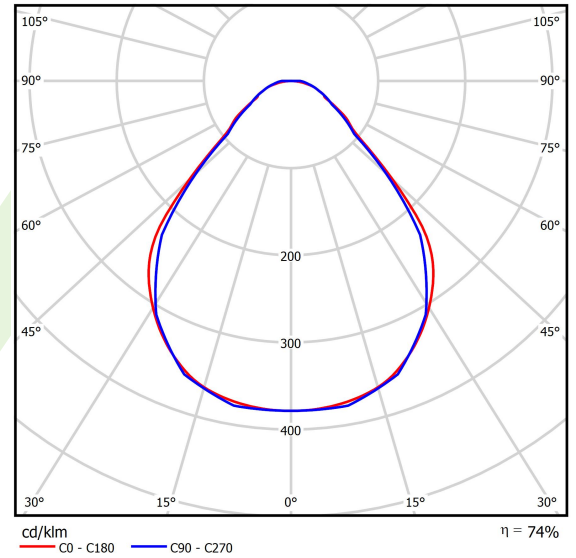

Mechanical data

Assembly	surface mounted on slings
Material	aluminum
Color	anodised aluminum
Diffuser	Micro-PRM (micro-prismatic diffuser PMMA)
Impact resistant	IK04
Weight [kg]	2,9
Dimensions [mm]	1692 x 48 x 70

A graph of light