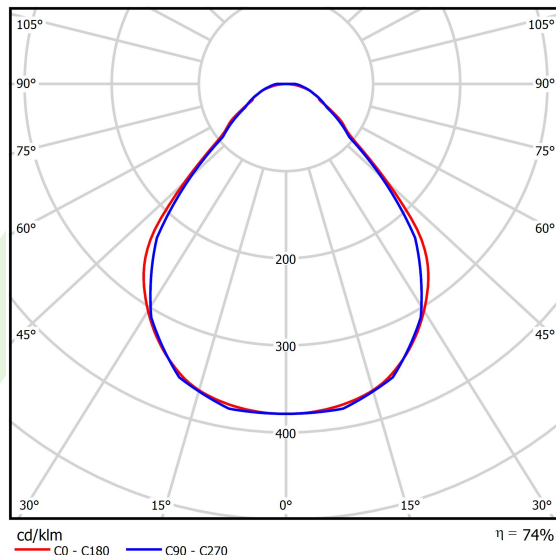

Mechanical data

Assembly	surface mounted on slings
Material	aluminum
Color	RAL 9005 (black)
Diffuser	Micro-PRM (micro-prismatic diffuser PMMA)
Impact resistant	IK04
Dimensions [mm]	1692 x 48 x 70

A graph of light