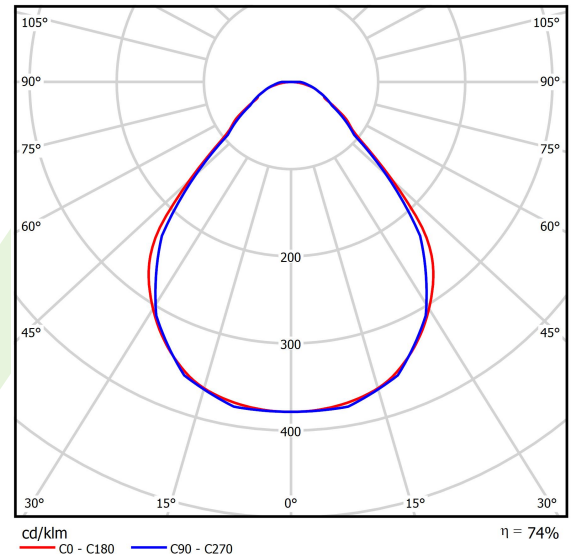

## Light and electrical data

Light source	LED
Luminous flux LED [lm]	6663
LED power [W]	32,7
Luminaire luminous flux [lm]	4930,6
Power of luminaire [W]	37,2
Luminaire's light efficiency [lm/W]	132,5
Color of the light [K]	3000
CRI	>80
SDCM (LED sources)	3
Beam angle [°]	(C0-C180) / (C90-C270) - 88,4° / 86°
Photobiological risk class (IEC/EN 62471)	RG0
Protection against electric shock	I
Protection degree	IP40
Voltage	220..240 V, 50..60 Hz
Lifetime of LED sources [h]	100000
Lx/By	L80/B10
Operating temperature range [°C]	5 ÷ 35
Driver	DIM DALI (EDD)
Power factor cos φ	>0,95
Circuit load capacity	17 (B10), 28 (B16), 26 (C10), 41 (C16)

## A graph of light