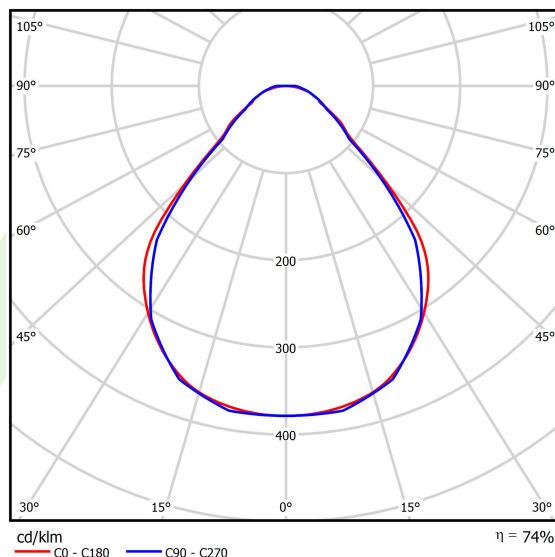

Mechanical data

Assembly	surface mounted on slings
Material	aluminum
Color	RAL 9005 (black)
Diffuser	Micro-PRM (micro-prismatic diffuser PMMA)
Impact resistant	IK04
Dimensions [mm]	1692 x 48 x 70

A graph of light